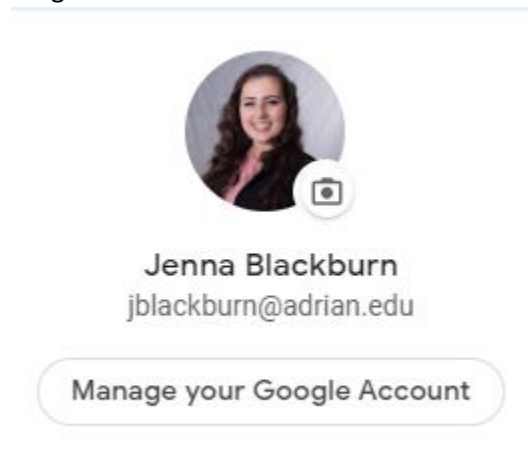

Password Change:

1. Click on your account in the right upper corner of your screen.

2. Then click "Manage your Google Account."

3. Navigate to the tab "Personal info"
4. Then click on the Password option.
5. From there you will be able to reset your password.