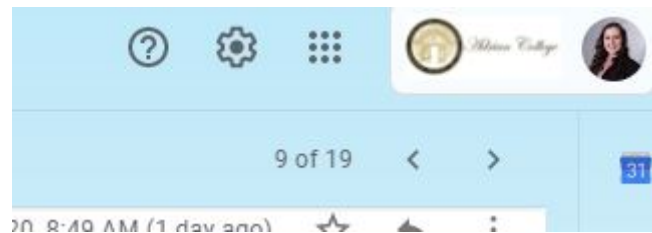

Password Change:

1. Click on your account in the right upper corner of your screen.

2. Then click "Manage your Google Account."

3. Navigate to the tab "Personal info"
4. Then click on the Password option.
5. From there you will be able to reset your password.